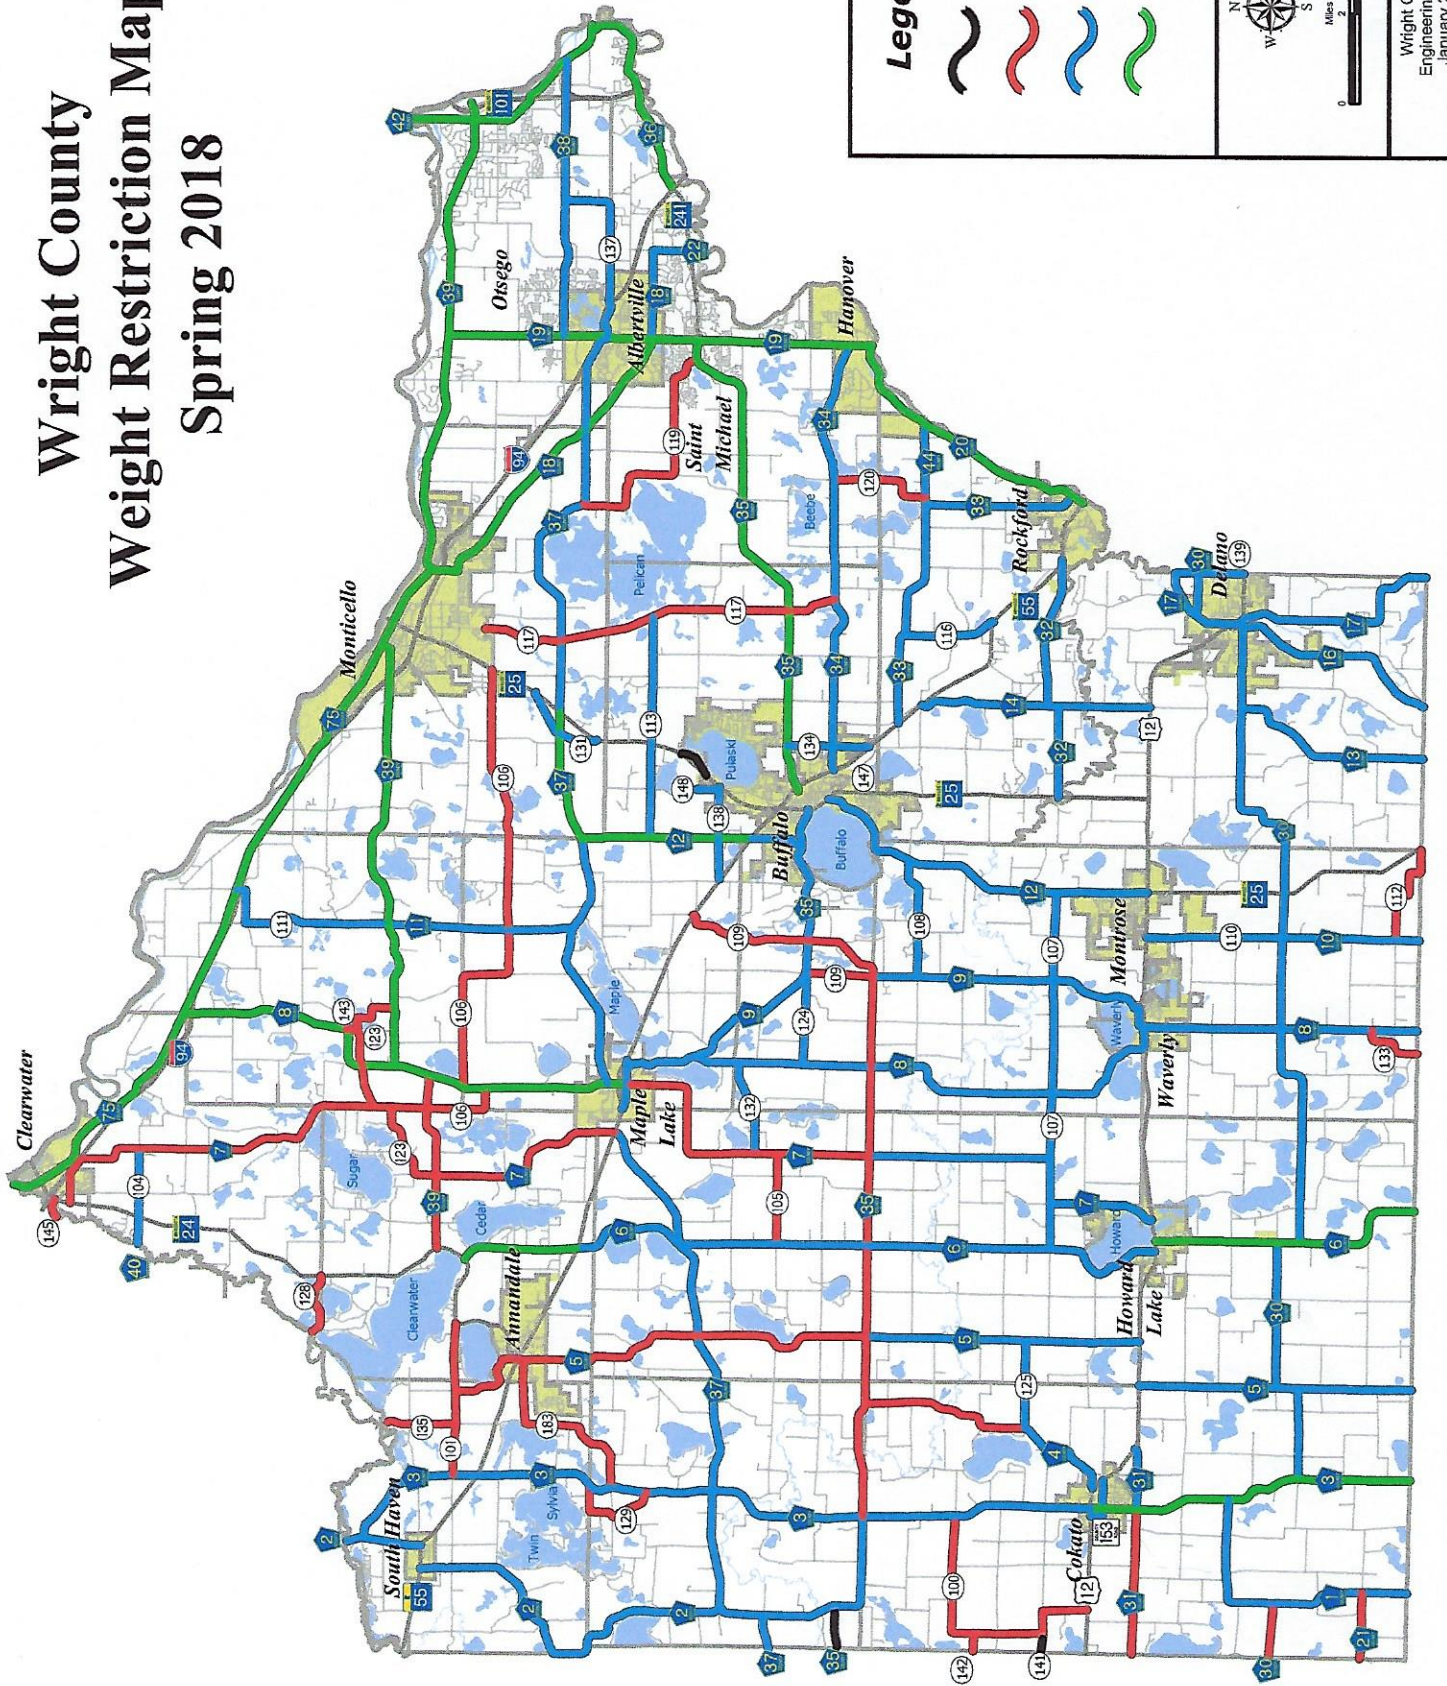

3/16/18 at 12:01 AM

Wright County Weight Restriction Map Spring 2018

Legend

- 5 TON
- 7 TON
- 9 TON
- 10 TON

Wright County
Engineering Division
January 22, 2018