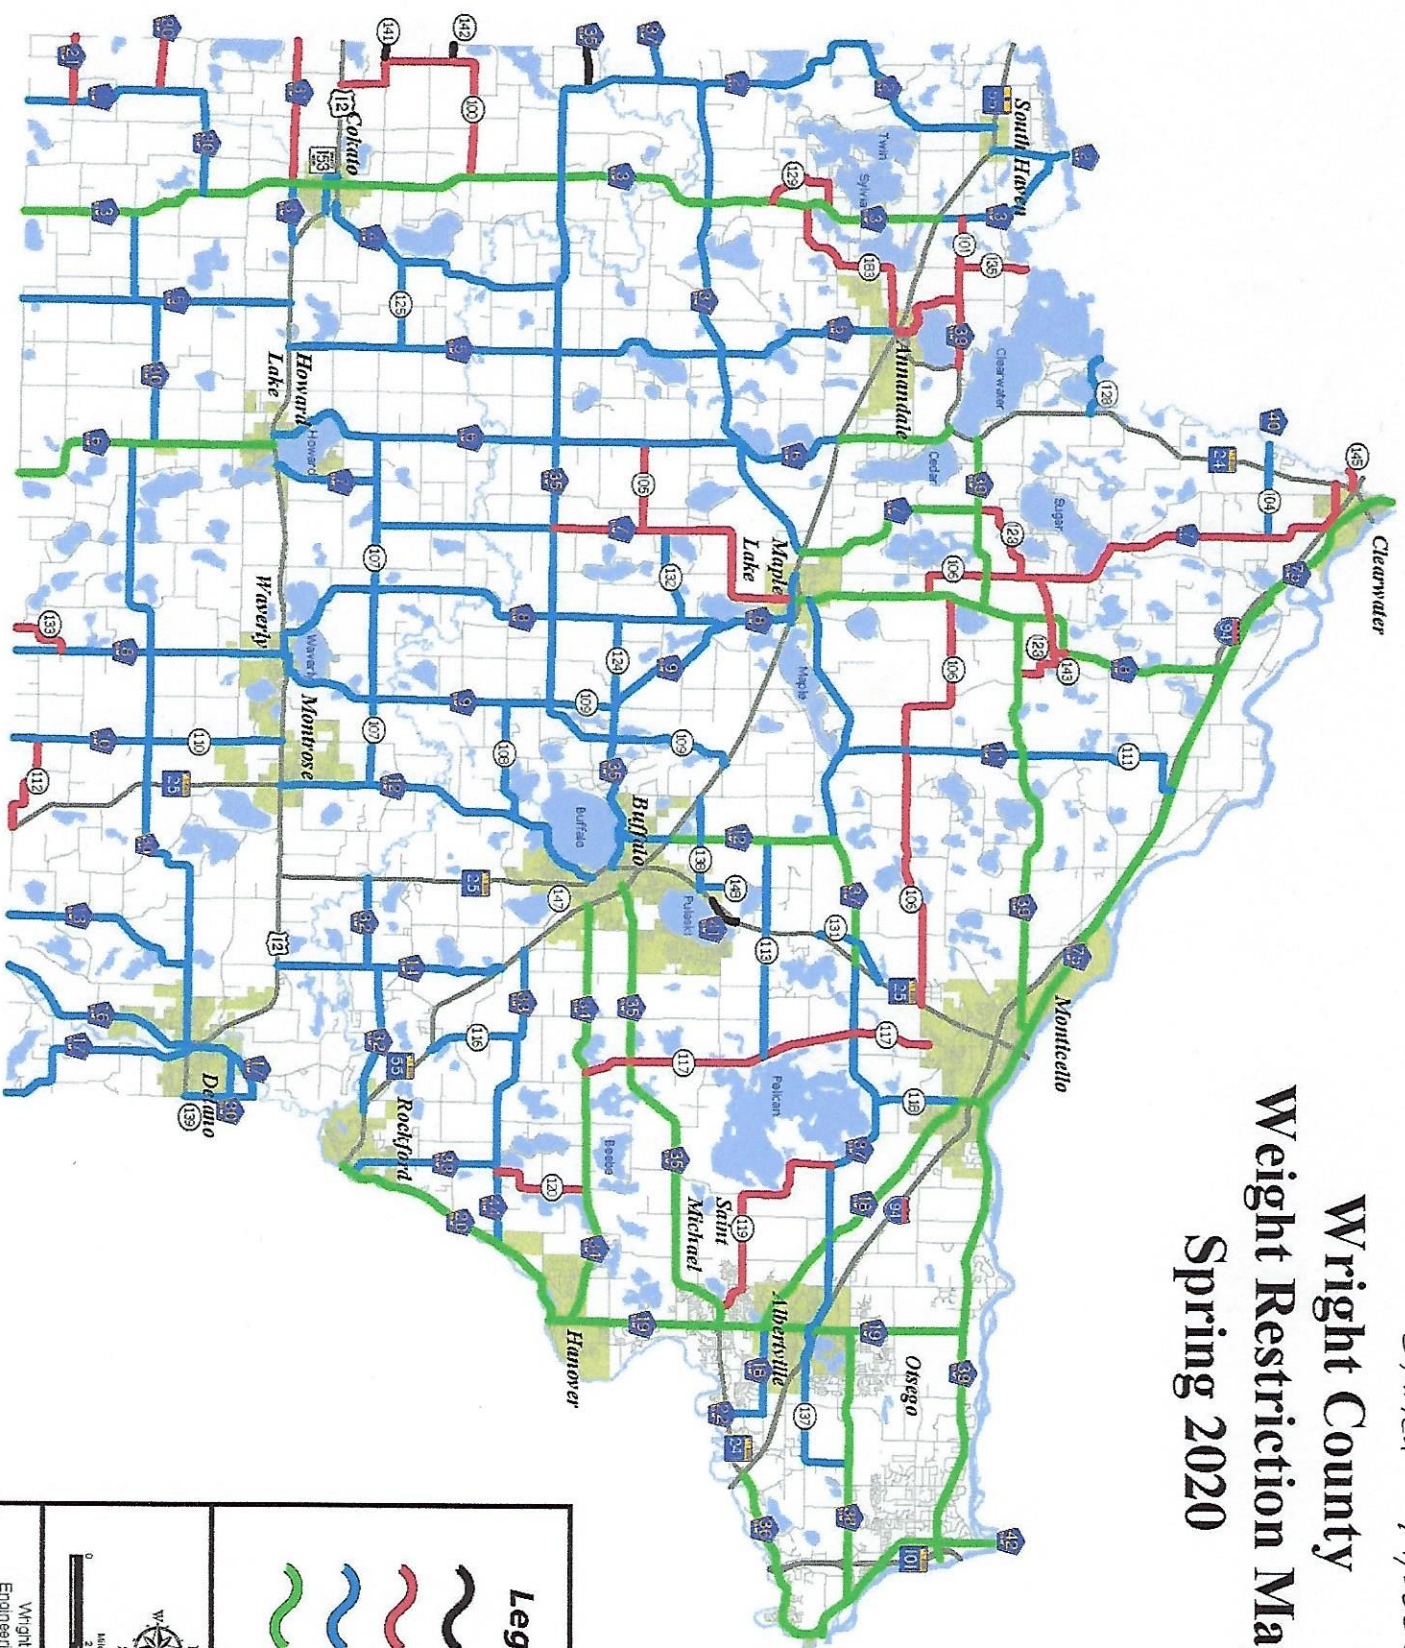

Started 3/9/2020

Wright County Weight Restriction Map Spring 2020

Legend

-  5 TON
-  7 TON
-  9 TON
-  10 TON

Wright County
Engineering Division
February 7, 2020